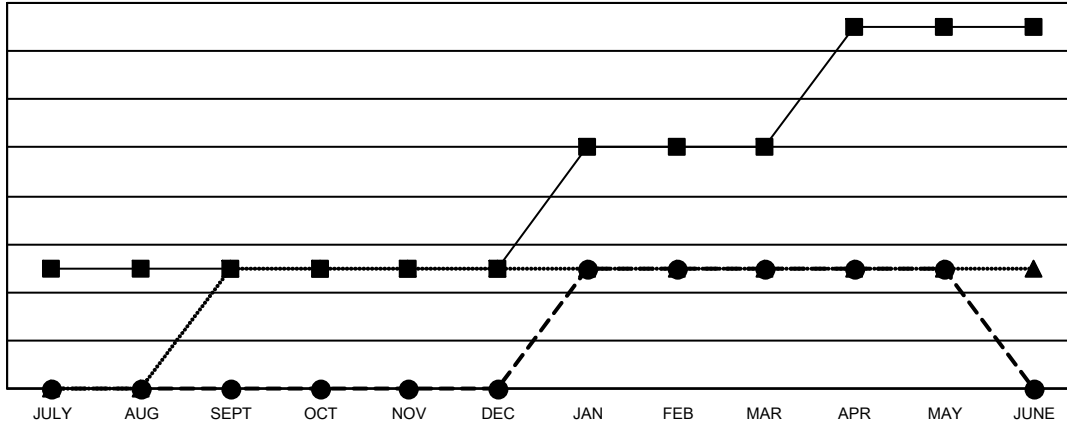

GMT MONTHLY MEMBERSHIP PROGRESS REPORT

Results as of: 5/31/2020

Multiple District 29

LOCATION: WEST VIRGINIA

GMT: OPEN

GMT CA 1

Clubs			
RESULTS FOR 2019-2020			
QUARTER	NEW CLUB GOAL	NEW CLUBS	DROPPED CLUBS
JULY/AUG/SEPT	1	0	1
OCT/NOV/DEC	0	0	3
JAN/FEB/MAR	1	1	1
APR/MAY/JUNE	1	0	0

Members			
RESULTS FOR 2019-2020			
QUARTER	MEMBER GROWTH NET GOAL	MEMBER GROWTH ACTUAL	DROPPED MEMBERS ACTUAL (including transfers)
JULY/AUG/SEPT	22	83	115
OCT/NOV/DEC	22	68	175
JAN/FEB/MAR	22	130	96
APR/MAY/JUNE	23	19	43

GOALS AND ACTUAL NEW CLUBS CUMULATIVE

- - CURRENT YEAR GOALS FOR NEW CLUBS
- - CURRENT YEAR ACTUAL NEW CLUBS
- ▲ - LAST YEAR ACTUAL NEW CLUBS

GOALS AND ACTUAL MEMBERS CUMULATIVE

- - MEMBER GROWTH NET GOAL
- - MEMBER GROWTH ACTUAL
- ▲ - LAST YEAR MEMBERSHIP ACTUAL