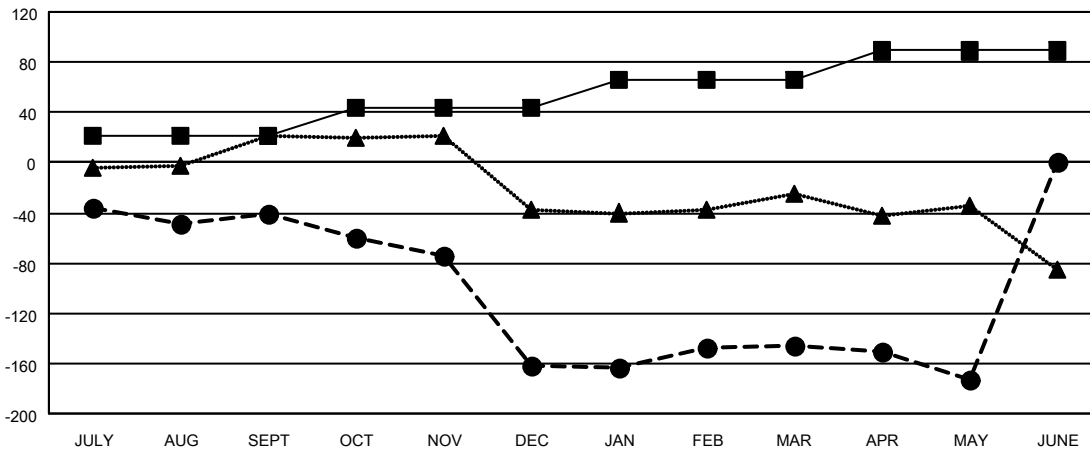

GMT MONTHLY MEMBERSHIP PROGRESS REPORT

Results as of: 5/31/2020

Multiple District 29

LOCATION: WEST VIRGINIA

GMT: OPEN

GMT CA 1

Clubs			
RESULTS FOR 2019-2020			
QUARTER	NEW CLUB GOAL	NEW CLUBS	DROPPED CLUBS
JULY/AUG/SEPT	1	0	1
OCT/NOV/DEC	0	0	3
JAN/FEB/MAR	1	1	1
APR/MAY/JUNE	1	0	0

Members			
RESULTS FOR 2019-2020			
QUARTER	MEMBER GROWTH NET GOAL	MEMBER GROWTH ACTUAL	DROPPED MEMBERS ACTUAL (including transfers)
JULY/AUG/SEPT	22	83	115
OCT/NOV/DEC	22	68	175
JAN/FEB/MAR	22	130	96
APR/MAY/JUNE	23	19	43

GOALS AND ACTUAL NEW CLUBS CUMULATIVE

- - CURRENT YEAR GOALS FOR NEW CLUBS
- - CURRENT YEAR ACTUAL NEW CLUBS
- ▲ - LAST YEAR ACTUAL NEW CLUBS

GOALS AND ACTUAL MEMBERS CUMULATIVE

- - MEMBER GROWTH NET GOAL
- - MEMBER GROWTH ACTUAL
- ▲ - LAST YEAR MEMBERSHIP ACTUAL